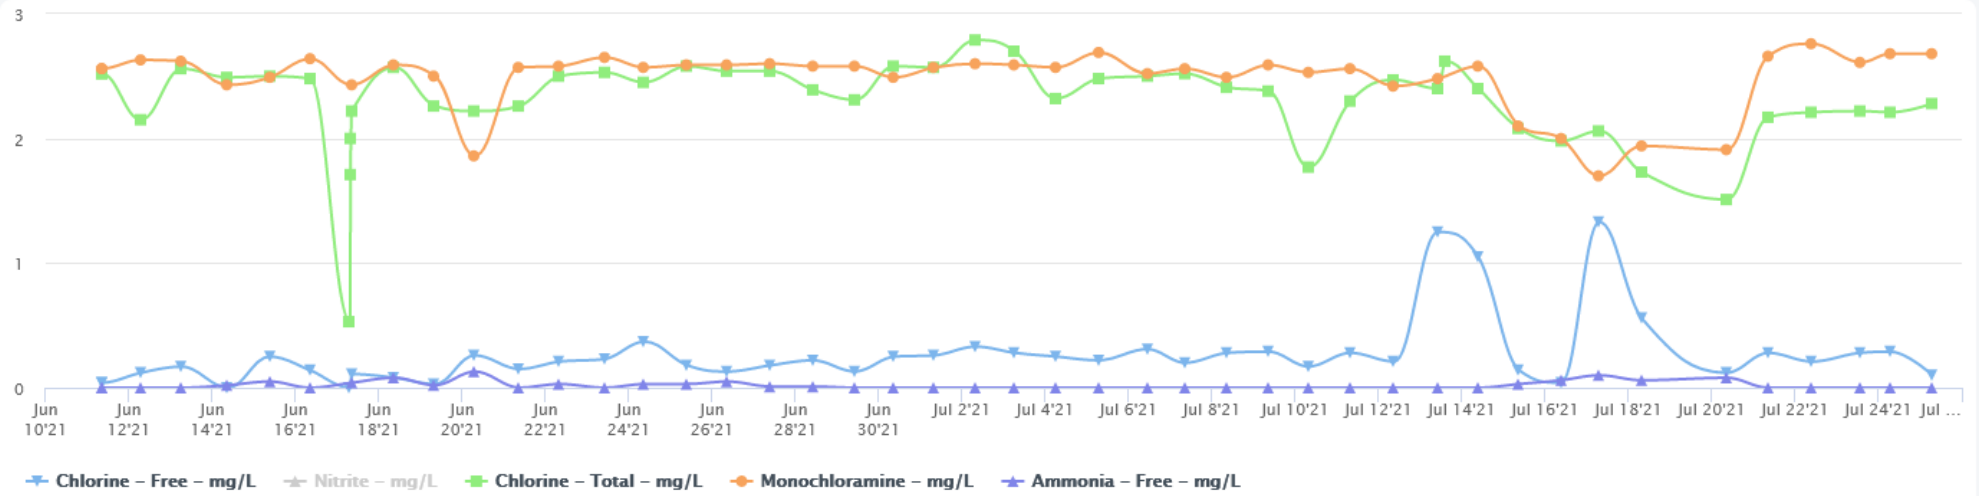

To 25 Jul 2021

Customize Chart

Crossgates POE-003 Willow Wood Well

Share Report

Date Range

7 Days

14 Days

30 Days

60 Days

From 11 Jun 2021

To 25 Jul 2021

Customize Chart

Crossgates MRT-002 Honey Island Elementary

Share Report

Date Range

7 Days

14 Days

30 Days

60 Days

From

11 Jun 2021

To

25 Jul 2021

Customize Chart