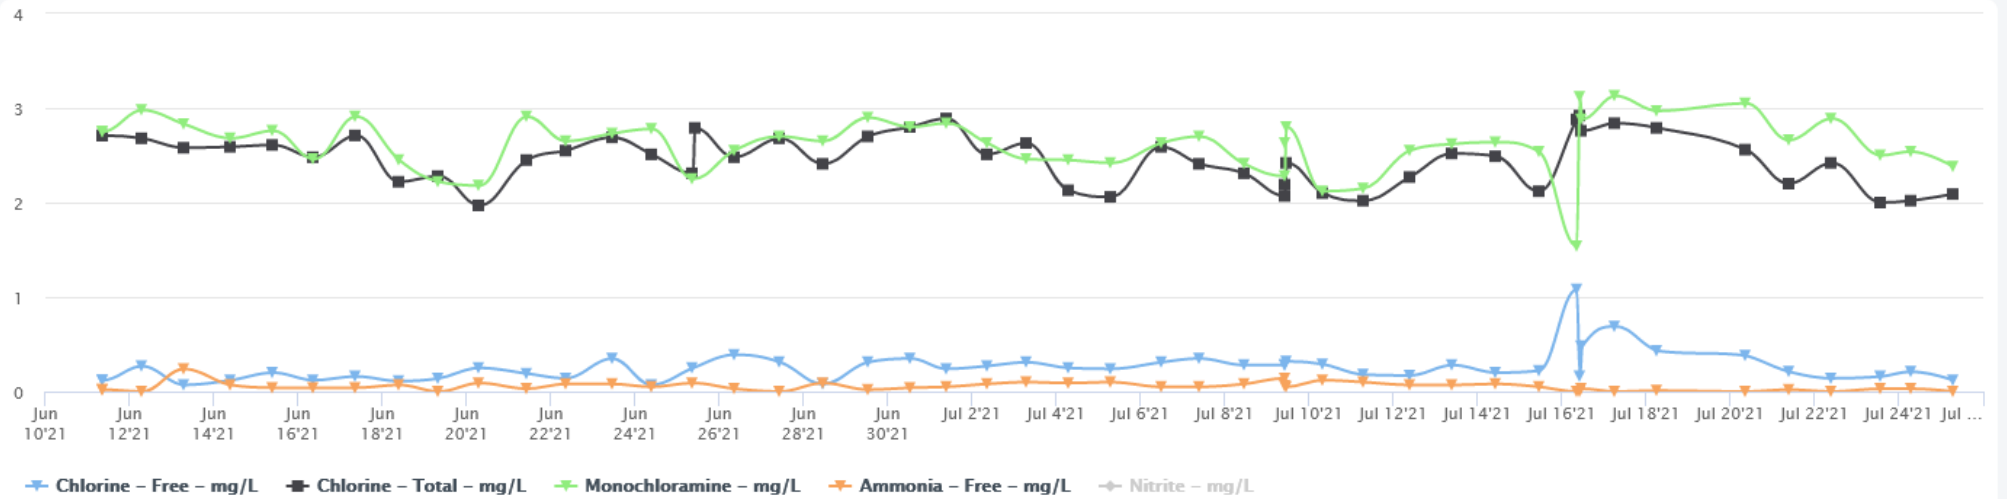

Crossgates POE-001 Steele Rd. Well

Share Report

Date Range

7 Days

14 Days

30 Days

60 Days

From 11 Jun 2021

To 25 Jul 2021

Customize Chart

Crossgates POE-003 Willow Wood Well

Share Report

Date Range

7 Days

14 Days

30 Days

14 Days

30 Days

60 Days

From

11 Jun 2021

To

25 Jul 2021

Customize Chart