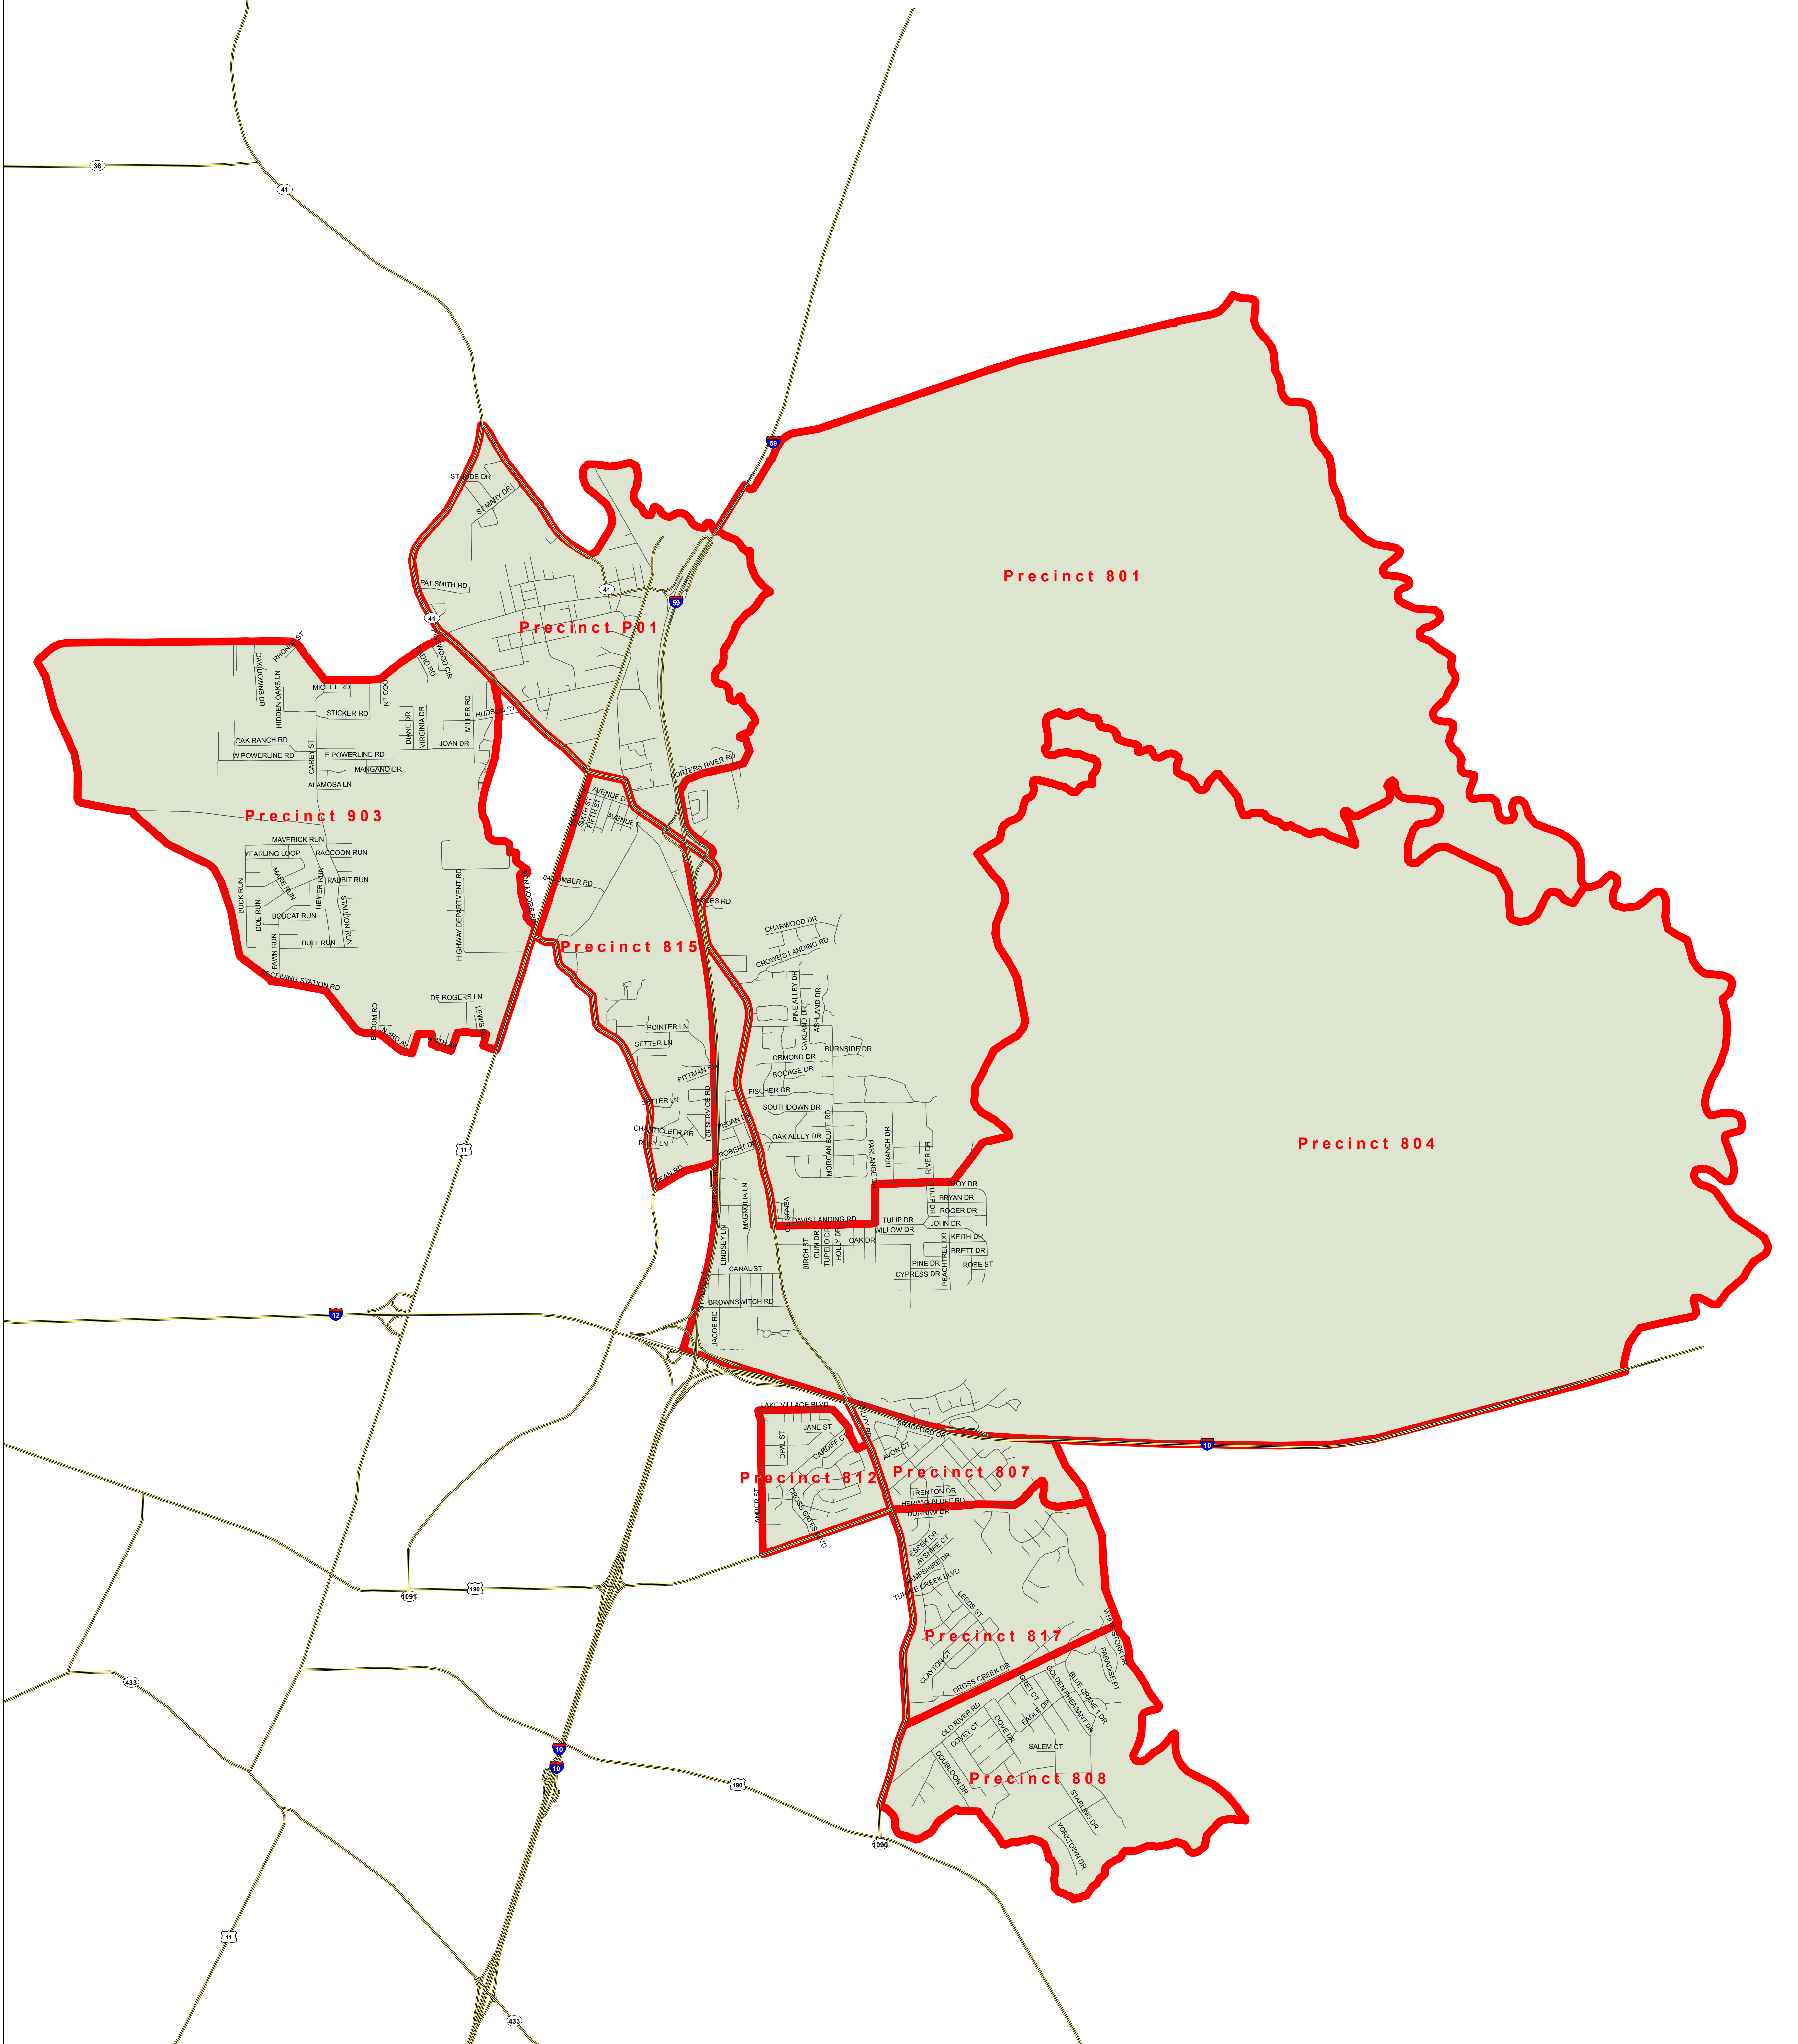

St. Tammany Parish Council District 9 and 2014 Voter Precincts
September 16, 2014

Legend

- District 9
- Approved Precincts 2014
- Major Roads
- Streets

St. Tammany Parish Government
P.O. Box 628
Covington, LA 70434

MapID: 2014RPL057
Created: 09/16/2014

This map was produced by St. Tammany Parish Government GIS. Note: This map is for planning purposes only. It is not a legally recorded plan, survey, official tax map or engineering schematic, and it is not intended to be used as such. Map layers were created from different sources at different scales, and the actual or relative geographic position of any feature is only as accurate as the source information. Copyright (c) 2014. St. Tammany Parish, Louisiana. All rights reserved.