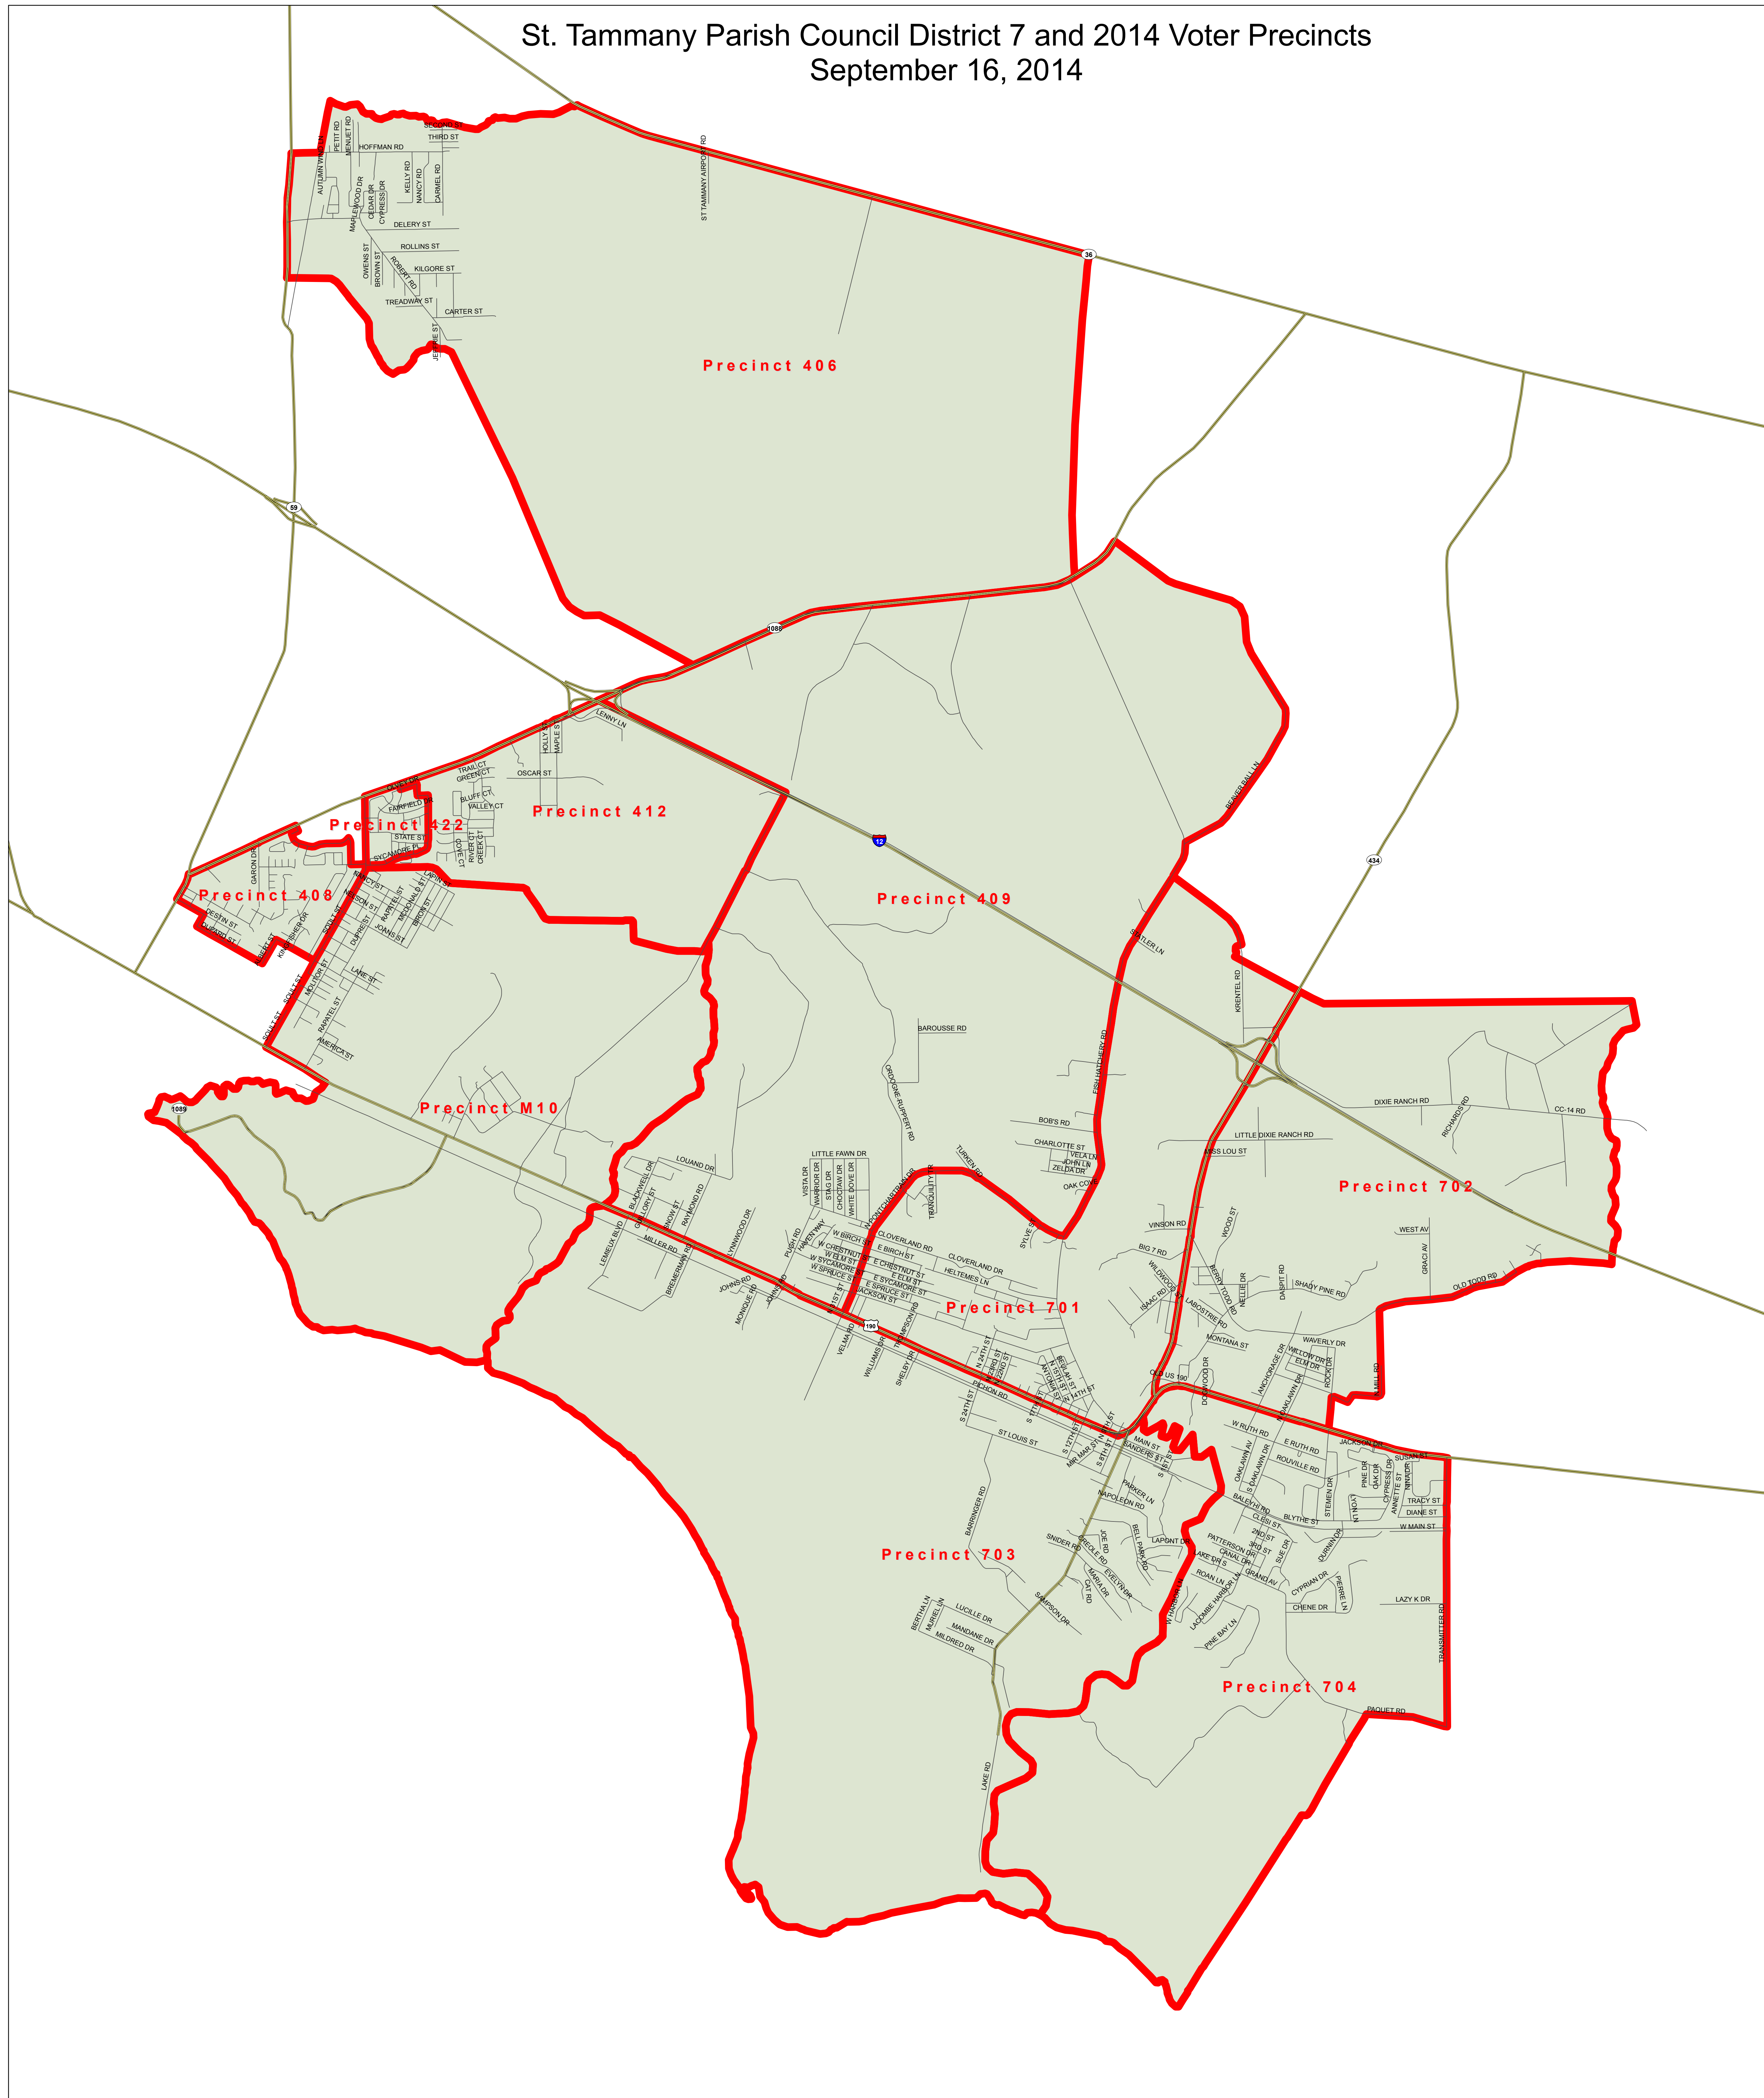

St. Tammany Parish Council District 7 and 2014 Voter Precincts

September 16, 2014

Legend

- District 7
- Approved Precincts 2014
- Major Roads
- Streets

St. Tammany Parish Government
 P.O. Box 628
 Covington, LA 70434

MapID: 2014RPL056
 Created: 09/16/2014

This map was produced by St. Tammany Parish Government GIS. Note: This map is for planning purposes only. It is not a legally recorded plan, survey, official tax map or engineering schematic, and it is not intended to be used as such. Map layers were created from different sources at different scales, and the actual or relative geographic position of any feature is only as accurate as the source information. Copyright (c) 2014. St. Tammany Parish, Louisiana. All rights reserved.