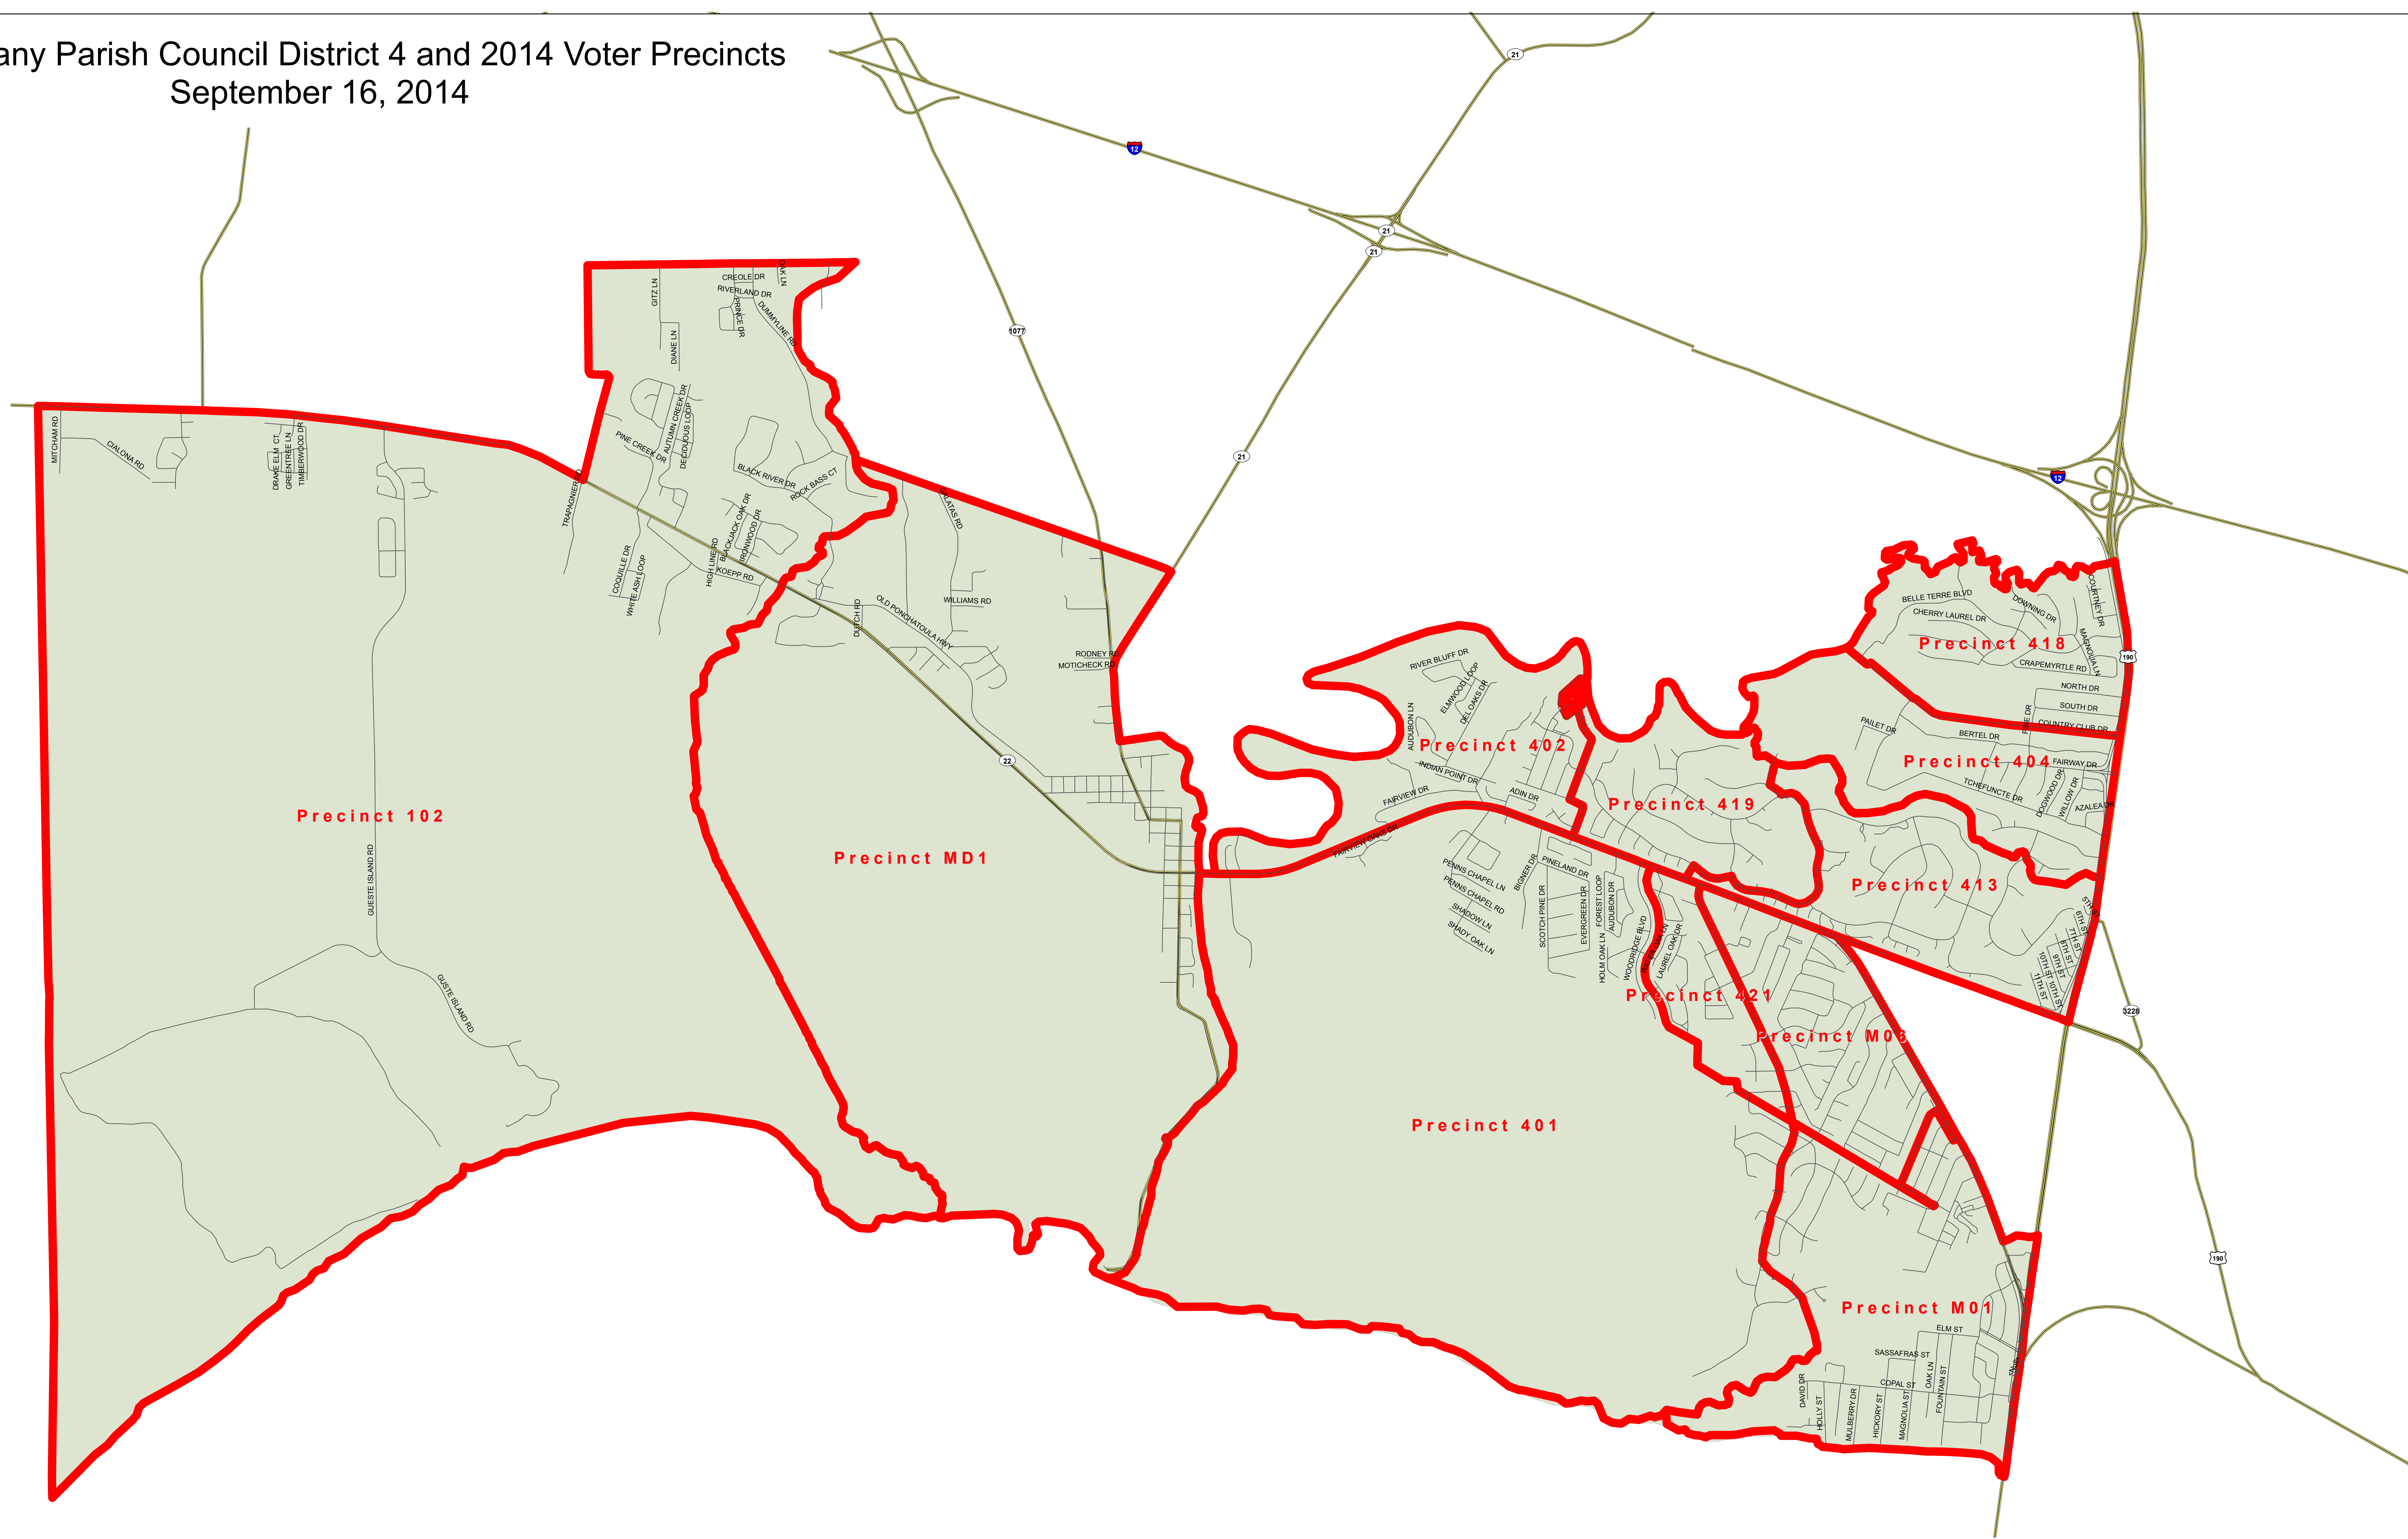

St. Tammany Parish Council District 4 and 2014 Voter Precincts
September 16, 2014

Legend

- District 4
- Approved Precincts 2014
- Major Roads
- Streets

St. Tammany Parish Government
P.O. Box 628
Covington, LA 70434

MapID: 2014RPL054
Created: 09/16/2014

This map was produced by St. Tammany Parish Government GIS. Note: This map is for planning purposes only. It is not a legally recorded plan, survey, official tax map or engineering schematic, and it is not intended to be used as such. Map layers were created from different sources at different scales, and the actual or relative geographic position of any feature is only as accurate as the source information. Copyright (c) 2014. St. Tammany Parish, Louisiana. All rights reserved.