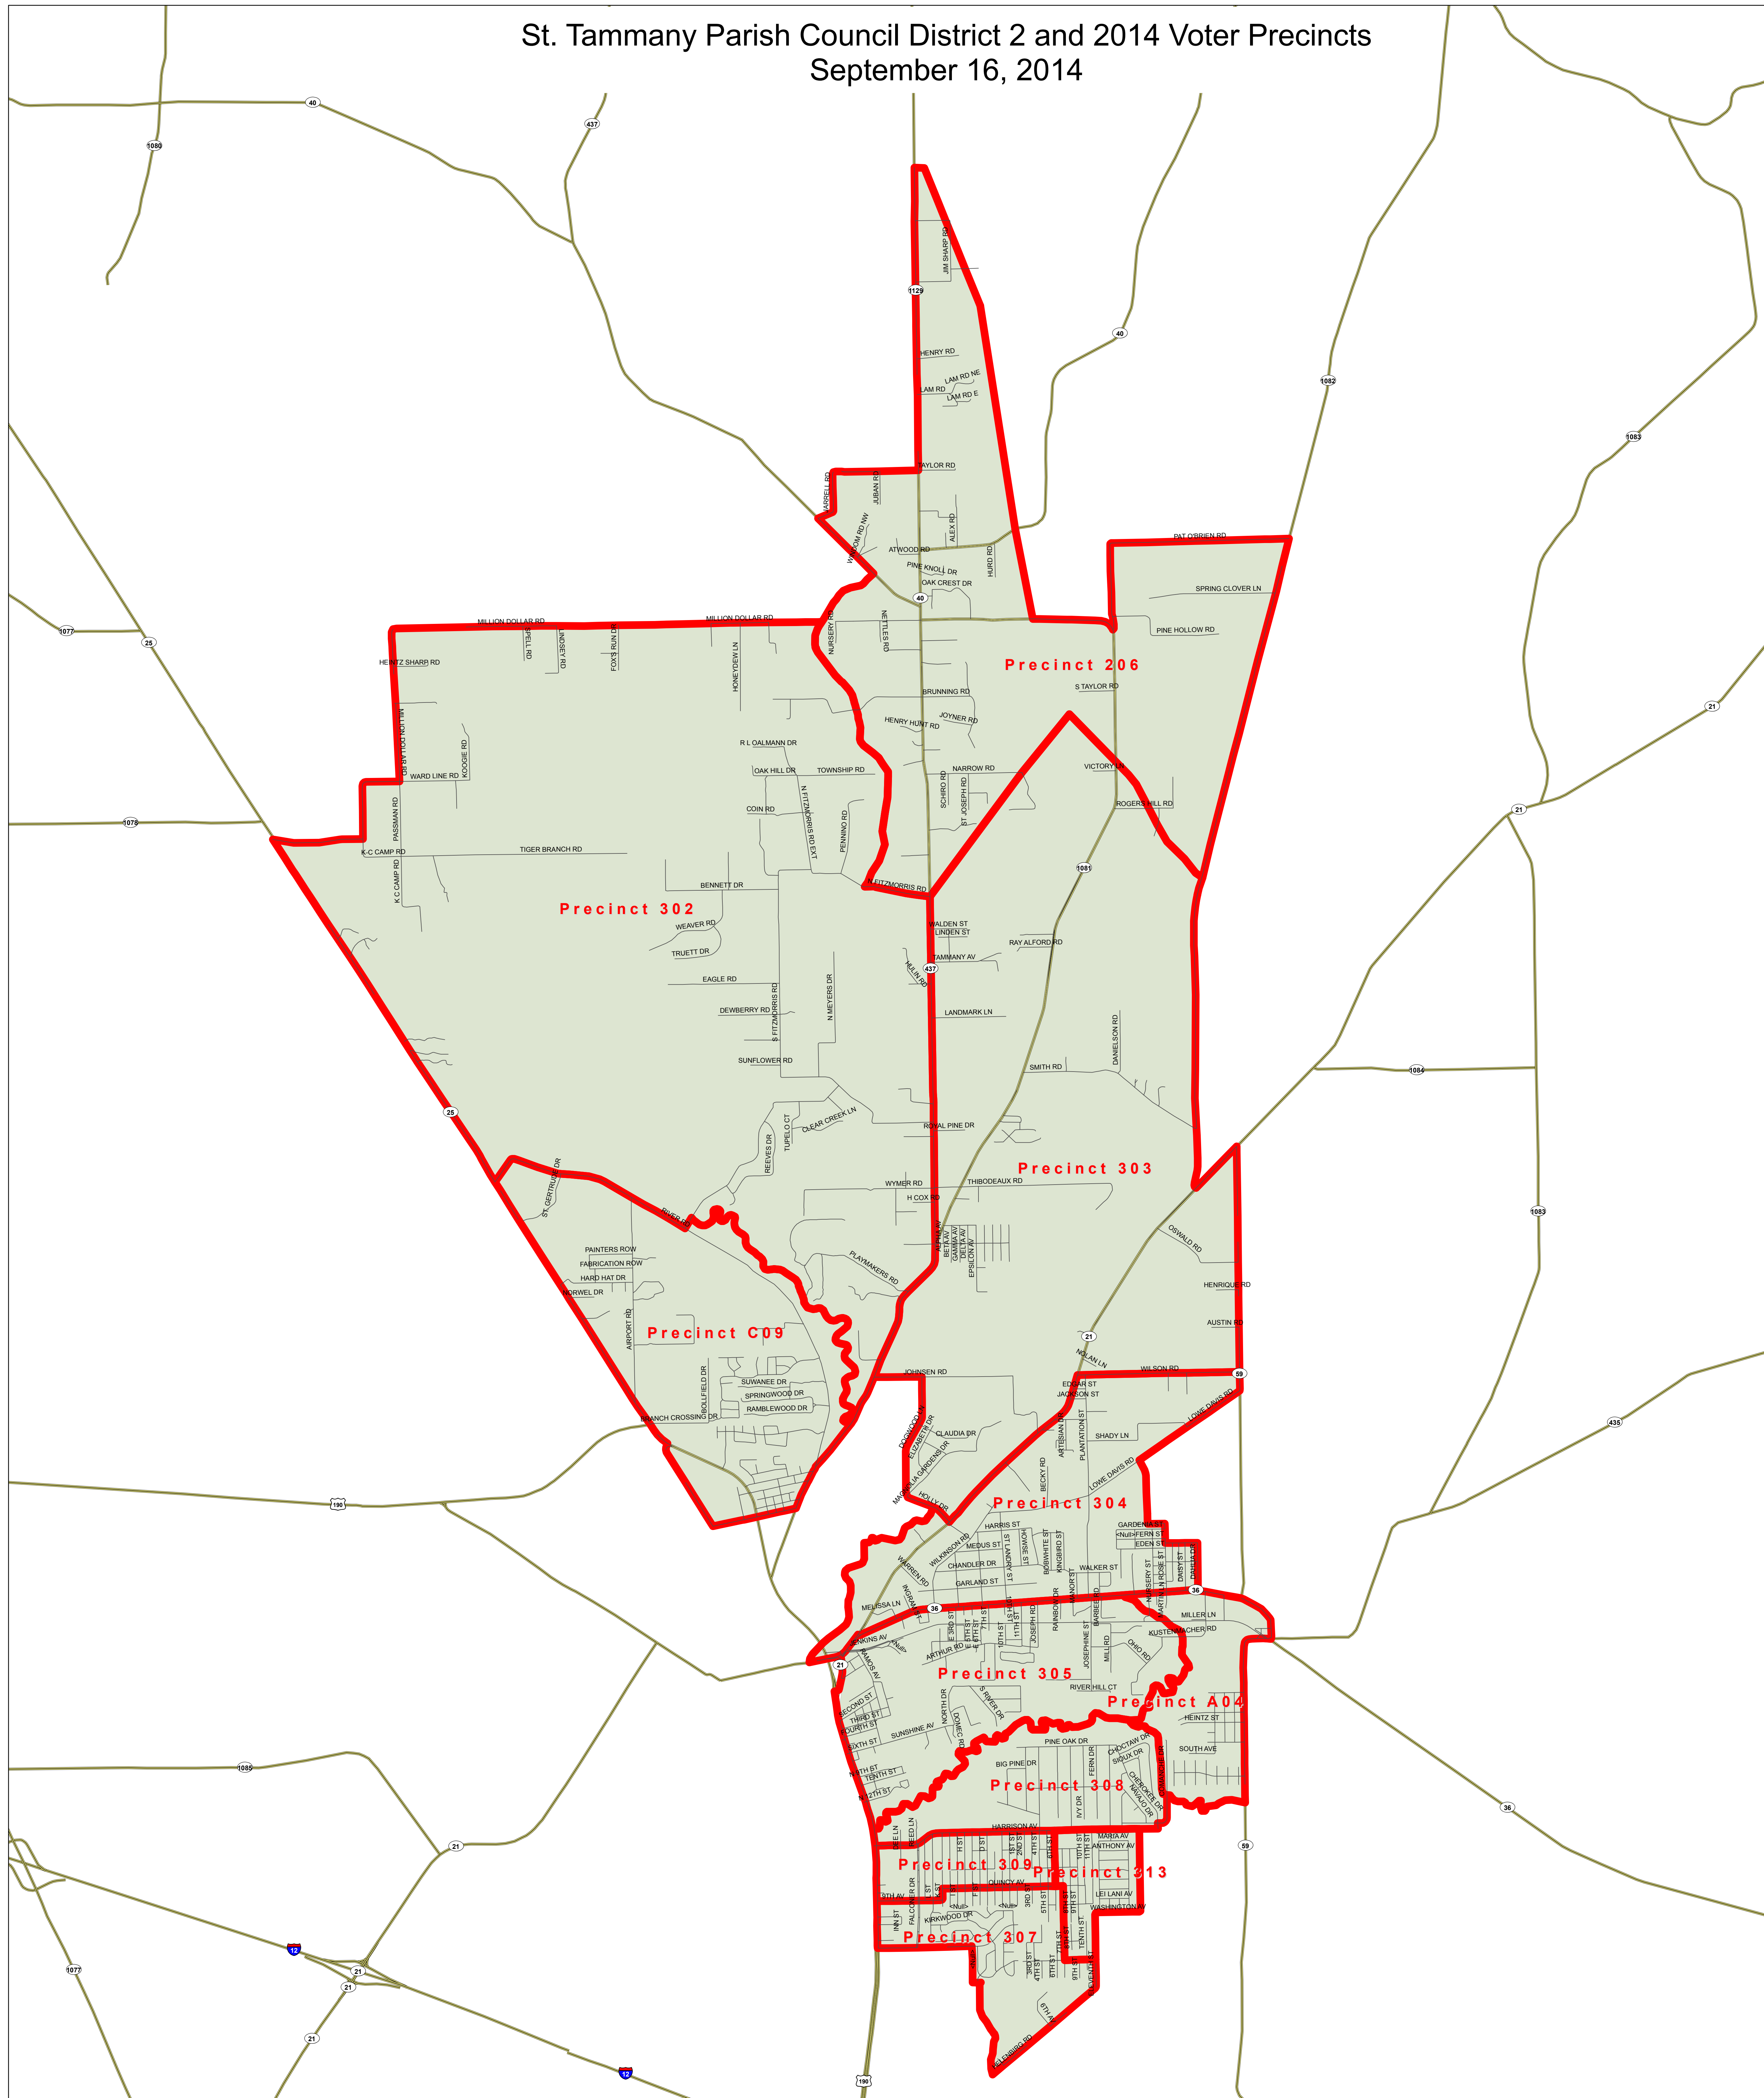

# St. Tammany Parish Council District 2 and 2014 Voter Precincts

## September 16, 2014