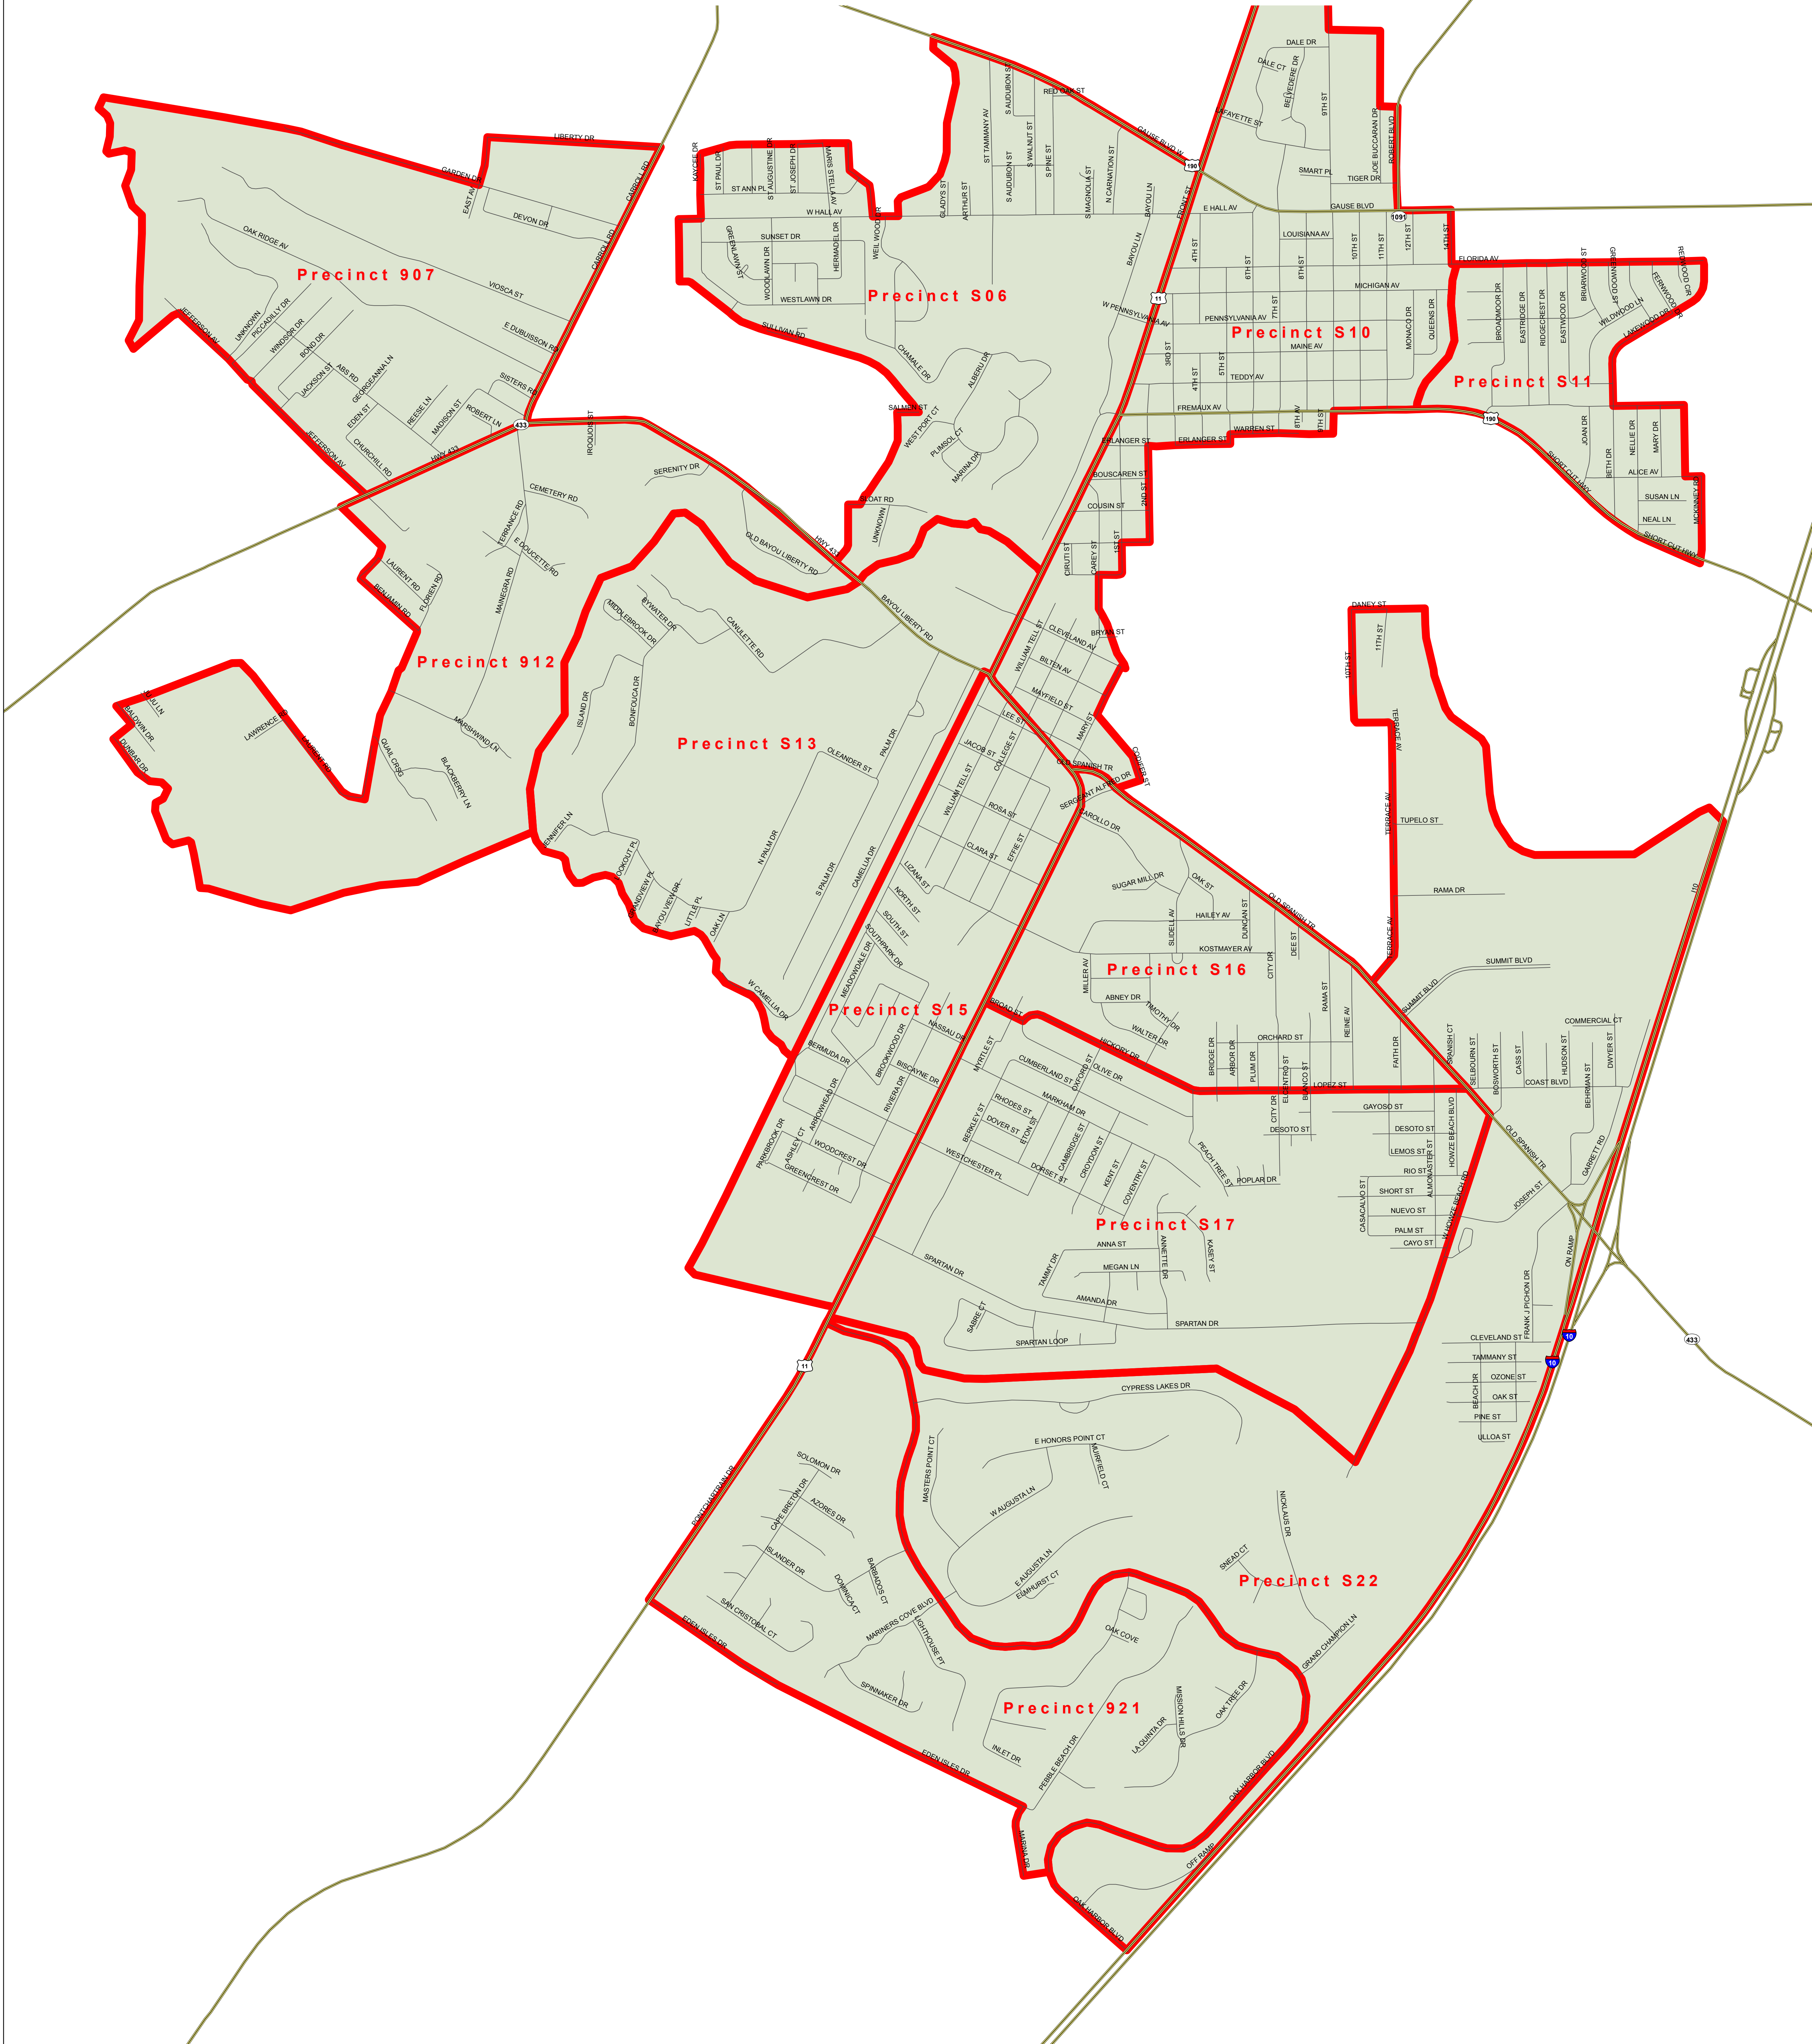

St. Tammany Parish Council District 12 and 2014 Voter Precincts September 16, 2014

Legend

- District 12
- Approved Precincts 2014
- Major Roads
- Streets

St. Tammany Parish Government
P.O. Box 628
Covington, LA 70434

MapID: 2014RPL060
Created: 09/16/2014

This map was produced by St. Tammany Parish Government GIS. Note: This map is for planning purposes only. It is not a legally recorded plan, survey, official tax map or engineering schematic, and it is not intended to be used as such. Map layers were created from different sources at different scales, and the actual or relative geographic position of any feature is only as accurate as the source information. Copyright (c) 2014. St. Tammany Parish, Louisiana. All rights reserved.