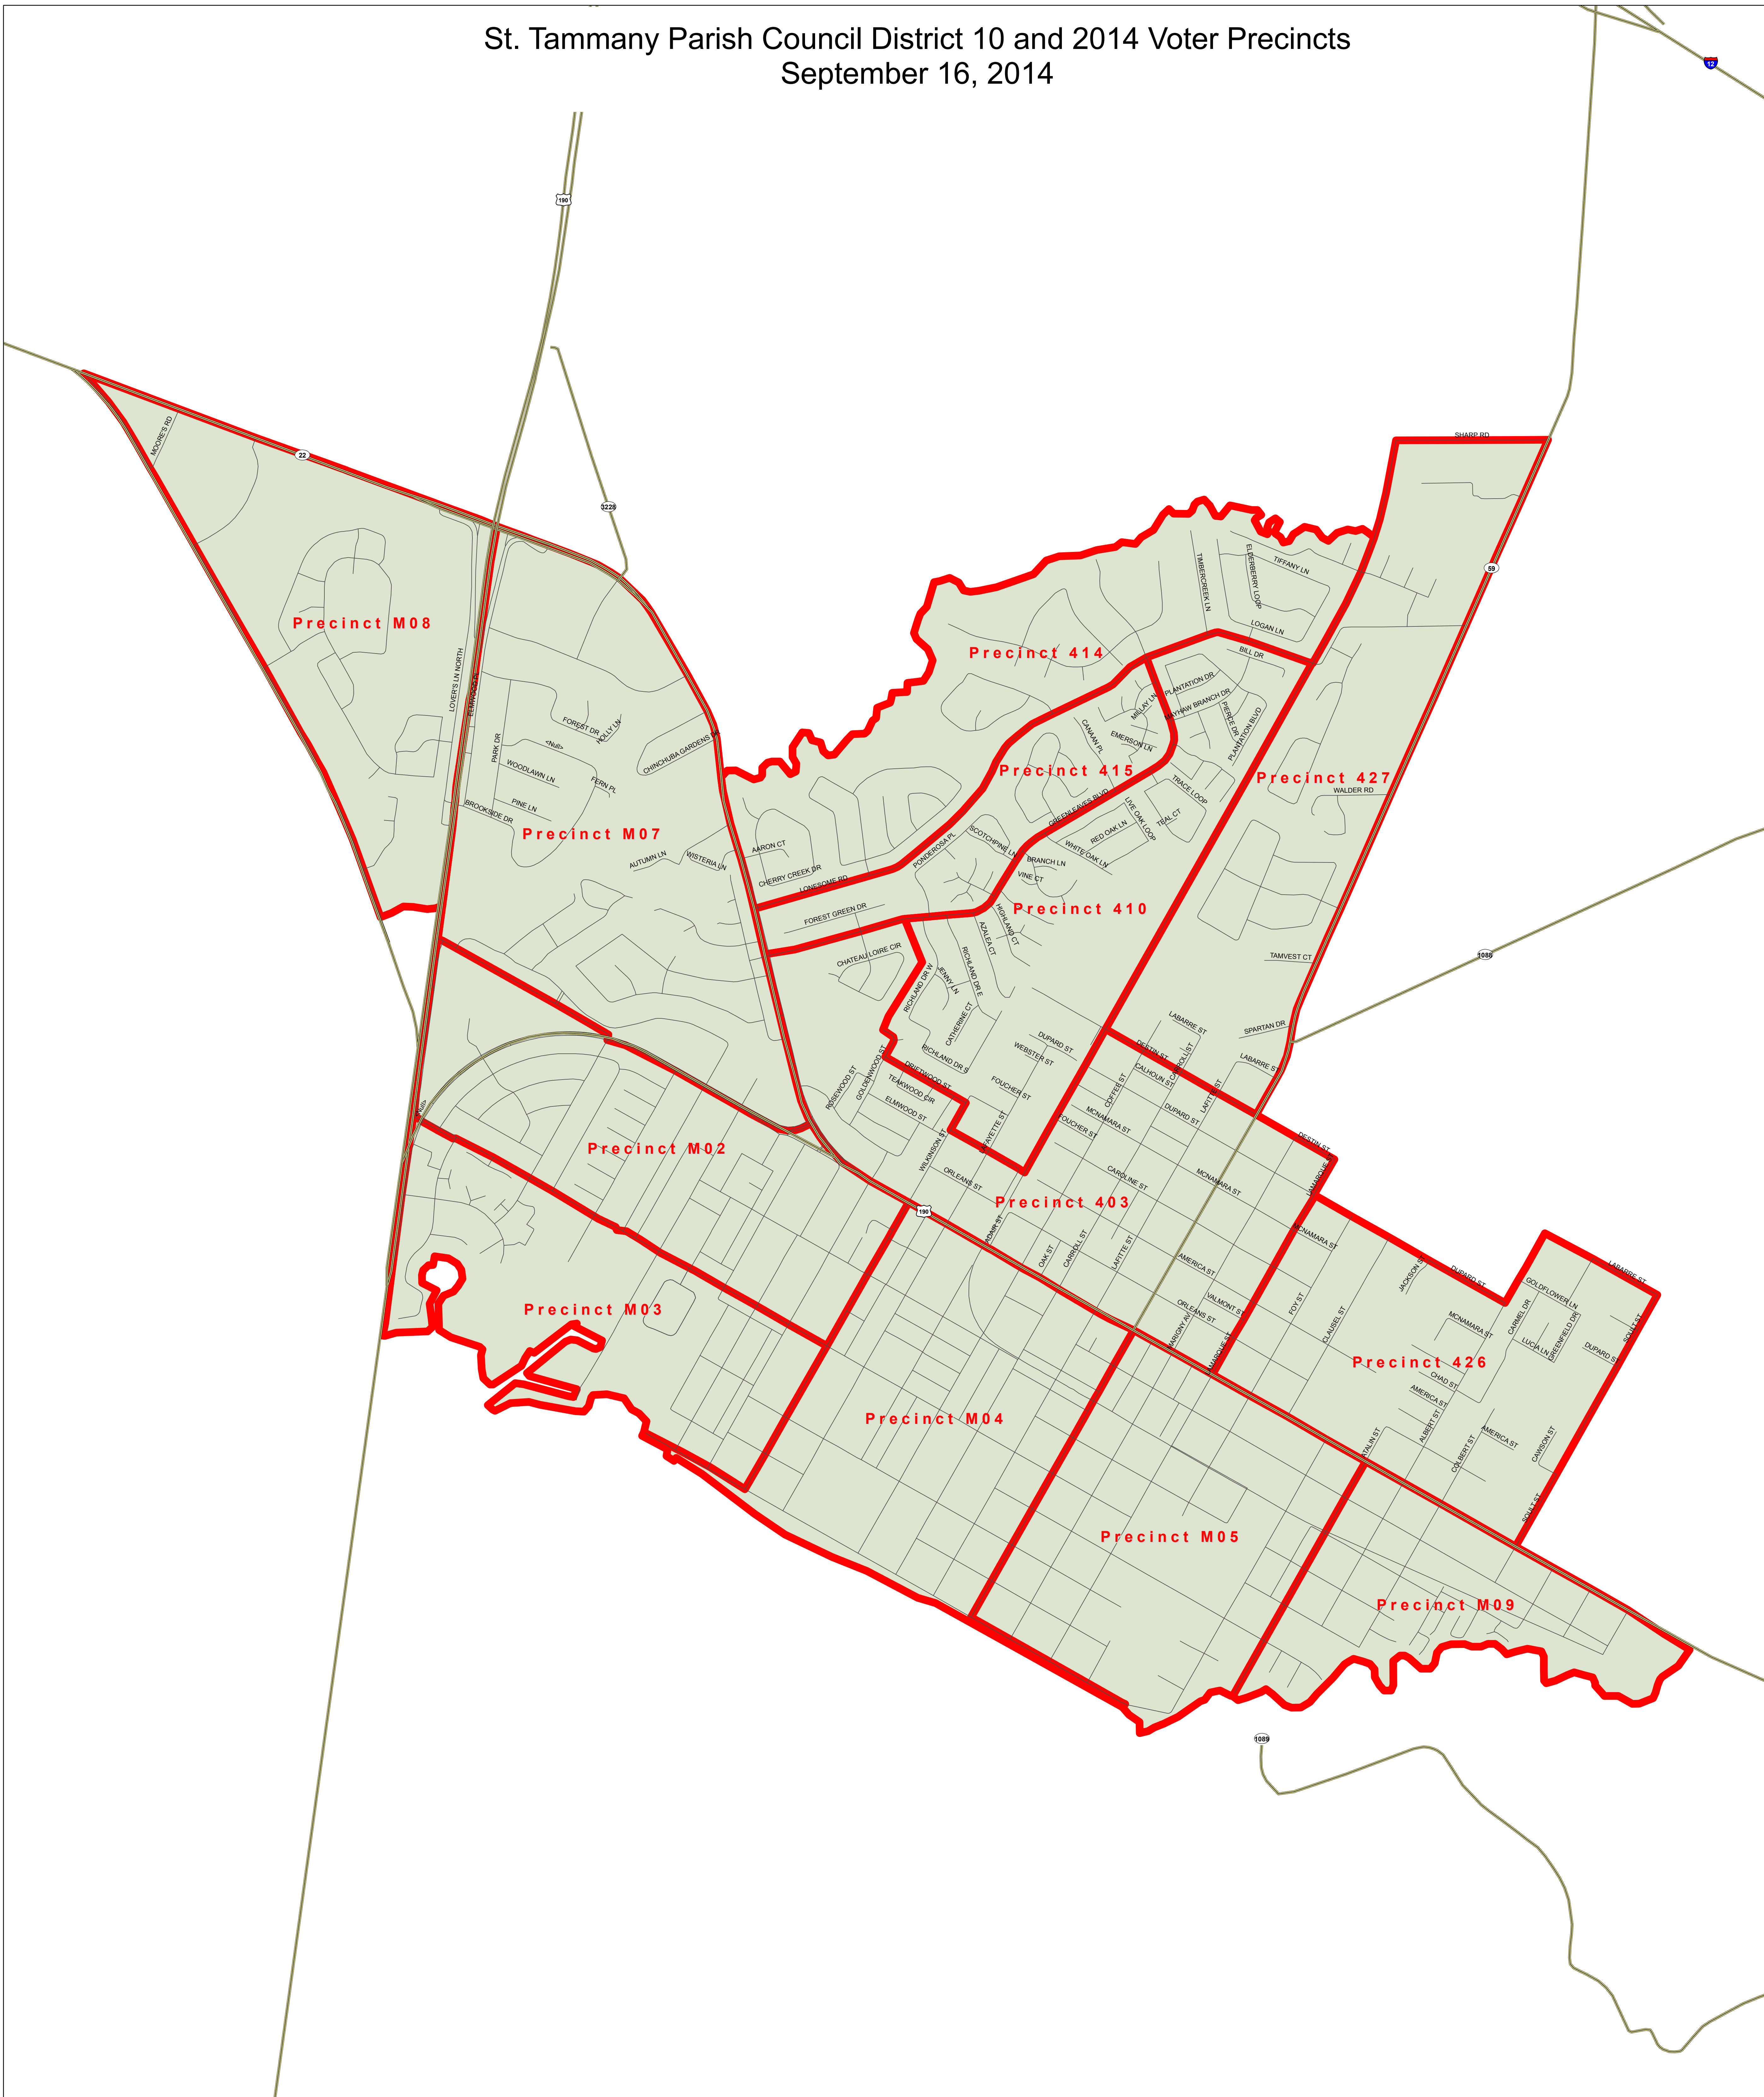

St. Tammany Parish Council District 10 and 2014 Voter Precincts  
September 16, 2014

**Legend**

- District 10
- Approved Precincts 2014
- Major Roads
- Streets

St. Tammany Parish Government  
P.O. Box 628  
Covington, LA 70434

MapID: 2014RPL058  
Created: 09/16/2014

This map was produced by St. Tammany Parish Government GIS. Note: This map is for planning purposes only. It is not a legally recorded plan, survey, official tax map or engineering schematic, and it is not intended to be used as such. Map layers were created from different sources at different scales, and the actual or relative geographic position of any feature is only as accurate as the source information. Copyright (c) 2014. St. Tammany Parish, Louisiana. All rights reserved.